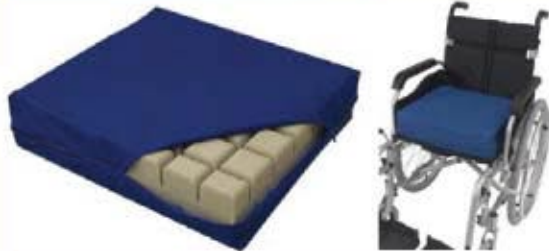

Seat Cushion Products

Seat Cushion Products

Anti Pressure Cushion PFC

Modular foam inner with a top surface which takes up pressure on individual zones to give excellent proven pressure reduction. Covers available. Wipe clean vapour permeable, terry towelling fully washable, Real lambs wool pile top in honey beige fully machine washable. All: 43 x 41cm or 17 x 16 inches

Anti Pressure Cushion PFT

The same inner cushion as the cushion above but with stretchy terry towelling cover for the maximum potential of the cushion. Size: 43 x 41 x 10 cm or 17 x 16 x 4 inches

100% Wool Pile Cushion Cover FCWT

100% wool pile cushion cover allowing natural pressure relief and also modular foam inner to enhance the pressure reducing properties.

Size: 43 x 41cm x 10 cm or 17 x 16 x 4 inches
Available in various sizes, please contact us for more details

Seat Pad System SCM/SCR

Alternating pressure seat pad with 14 alternating tubes. Available with mains power SCM or battery pack SCR.

Wheelchair Padded Set FFCS

Hollow fibre filled wheelchair padded set, comprising of a base cushion, back piece and two arm cushions connected together with hook and loop to prevent single unit moving out of position. Available in cotton or wipe clean.